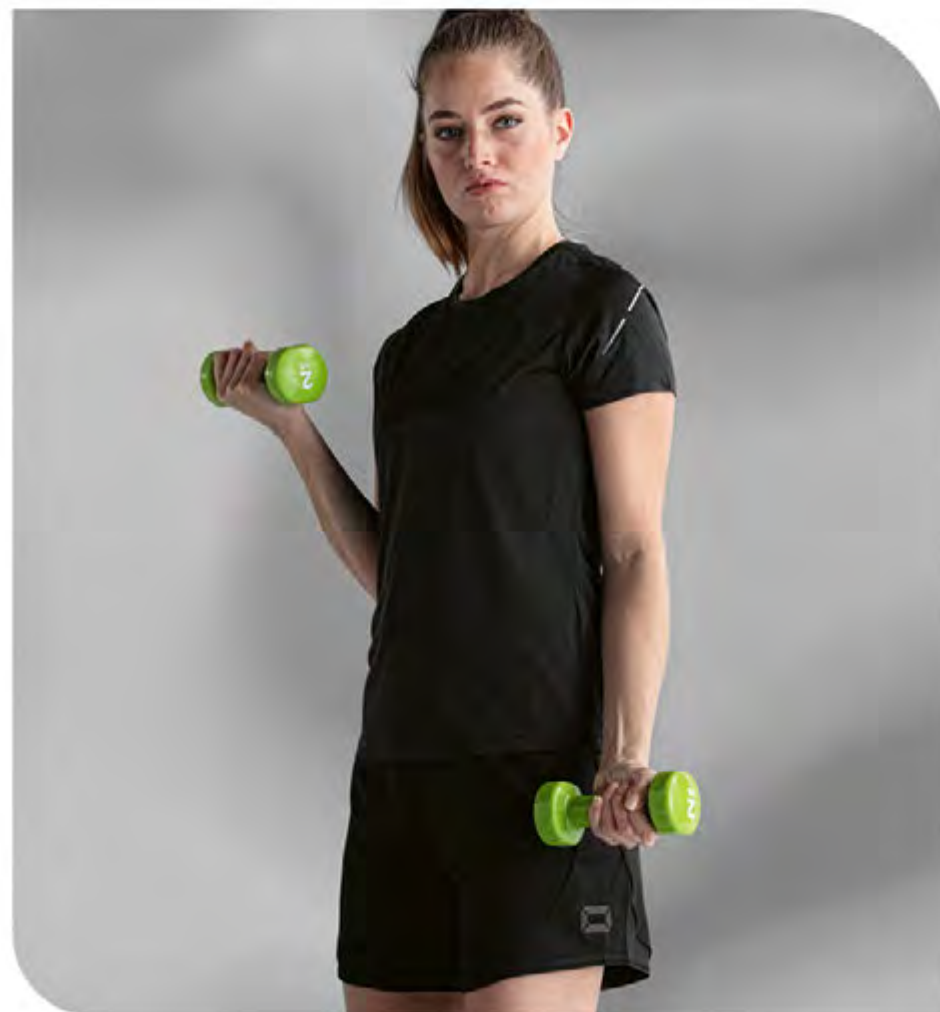

Black
422600 - 8000