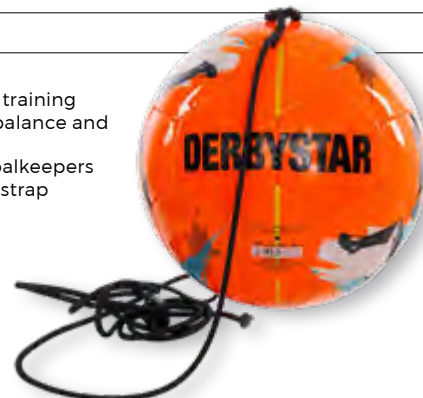

SIZE:

- PU
- specially for technique training
- improves ball control, balance and shot
- for both players and goalkeepers
- with adjustable elastic strap

Blue - Orange
287945 - 5333

MULTIKICK

£ 33,99

SIZE: 5

- PU
- specially for technique training
- improves ball control, balance and shot
- for both players and goalkeepers
- with adjustable elastic strap

No Colour
287900 - 0000

LIGHT

Grippy Handball

£ 25,99

SIZE: 00