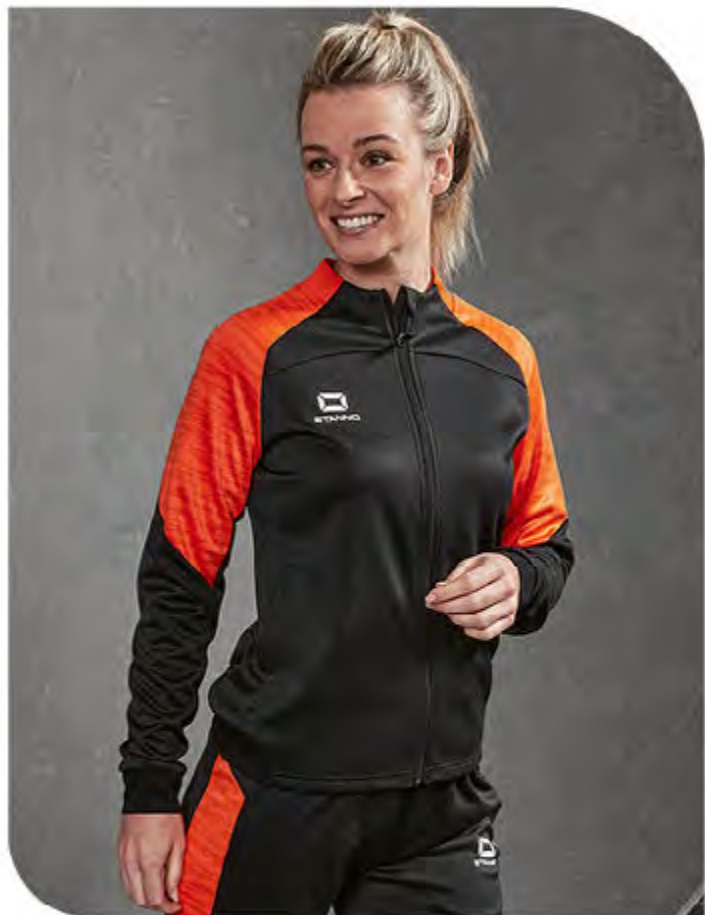

BOLT

Full Zip Top Ladies

ART.NO. **408612**

SR: XS - S - M - L - XL

£ **37,99**

- 100% recycled polyester
- pro ladies fit
- SBS zippers
- side pockets with SBS zippers
- unique graphic on the shoulders
- easy print
- Stanno logo on right chest and back
- raglan sleeve inserts
- comfortable fabric
- ribbed cuffs at the bottom and end of the sleeves

Available to end of stock **2030**

Royal
408612 - 5000