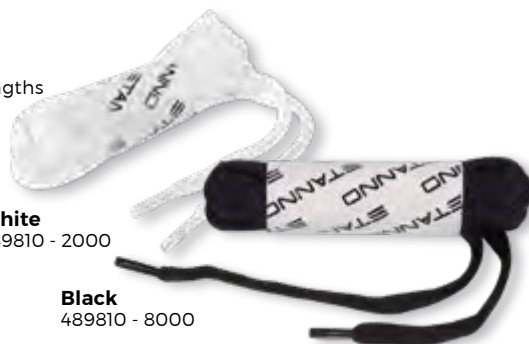

SHOE LACES

Oval

£ 3,50

Size: 90 CM - 120 CM - 170 CM

- polyester
- shoe laces
- oval shaped
- different lengths