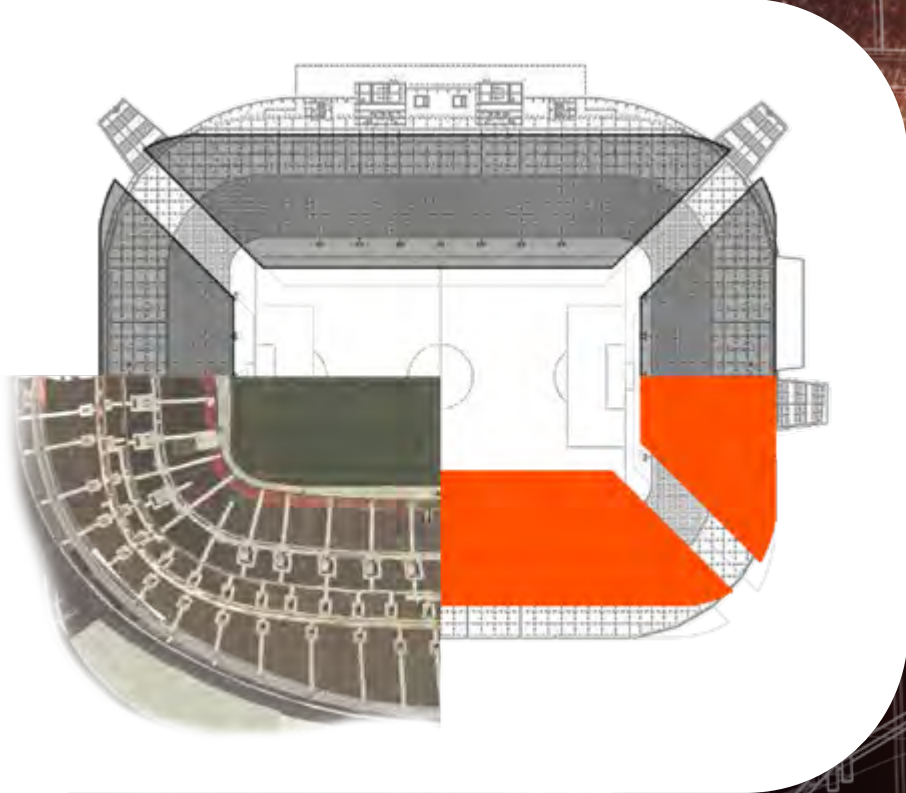

STANNO

**TEAM
SPORTS
CATALOGUE**

**24
25**

**BETTER CLUB
BETTER TEAM
BETTER PLAYER**

CONTENT

PAGE

| | |
|--------------|-----|
| ABOUT STANNO | 2 |
| SHIRTS | 14 |
| SHORTS | 46 |
| SOCKS | 62 |
| TOPS | 84 |
| PANTS | 104 |
| JACKETS | 112 |
| REFEREES | 124 |
| LEISURE | 128 |
| GOALKEEPERS | 154 |
| SPORTS BAGS | 180 |
| BALLS | 192 |
| ACCESSORIES | 208 |
| COLLECTIONS | 206 |
| SIZE CHARTS | 246 |