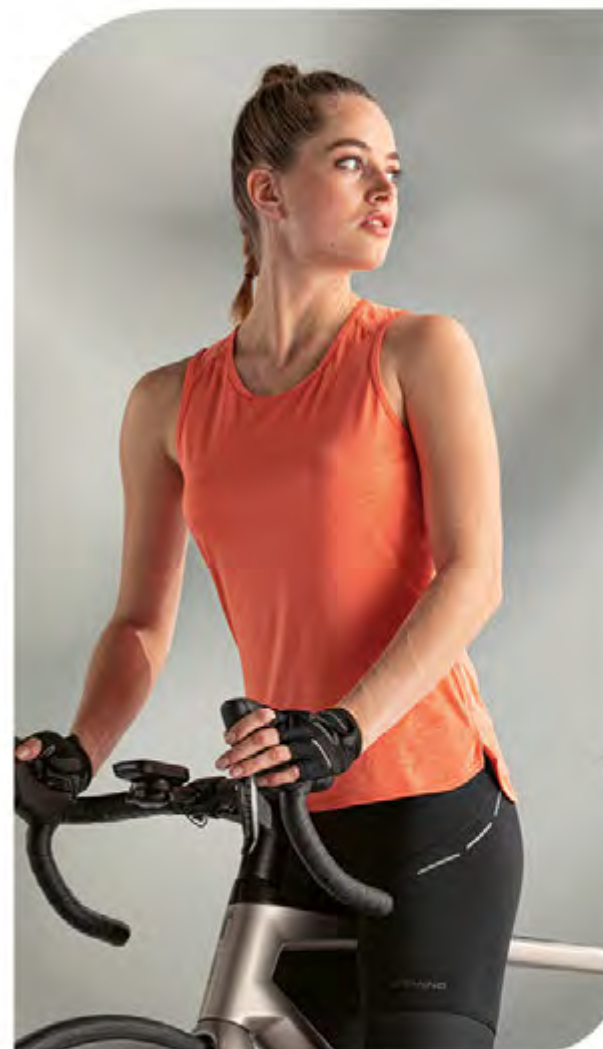

BASE

T-Shirt

ART.NR. **460004**

SR: XS - S - M - L - XL - 2XL - 3XL

£ **22,50**

- 60% cotton, 40% polyester
- round neck made of elastic rib material
- tonal print on the back and right chest
- suitable for sports and everyday use

FUNCTIONALS

Training Tank Top ladies

ART.NR. **469604**

SR: XS - S - M - L - XL - 2XL

£ **20,50**

- 86% recycled polyester, 14% spandex
- ladies fit
- round neck
- ClimaTec finish
- Stadium logo on right chest, Stanno logo on back and right shoulder
- easy print
- mesh insert at neck and sides