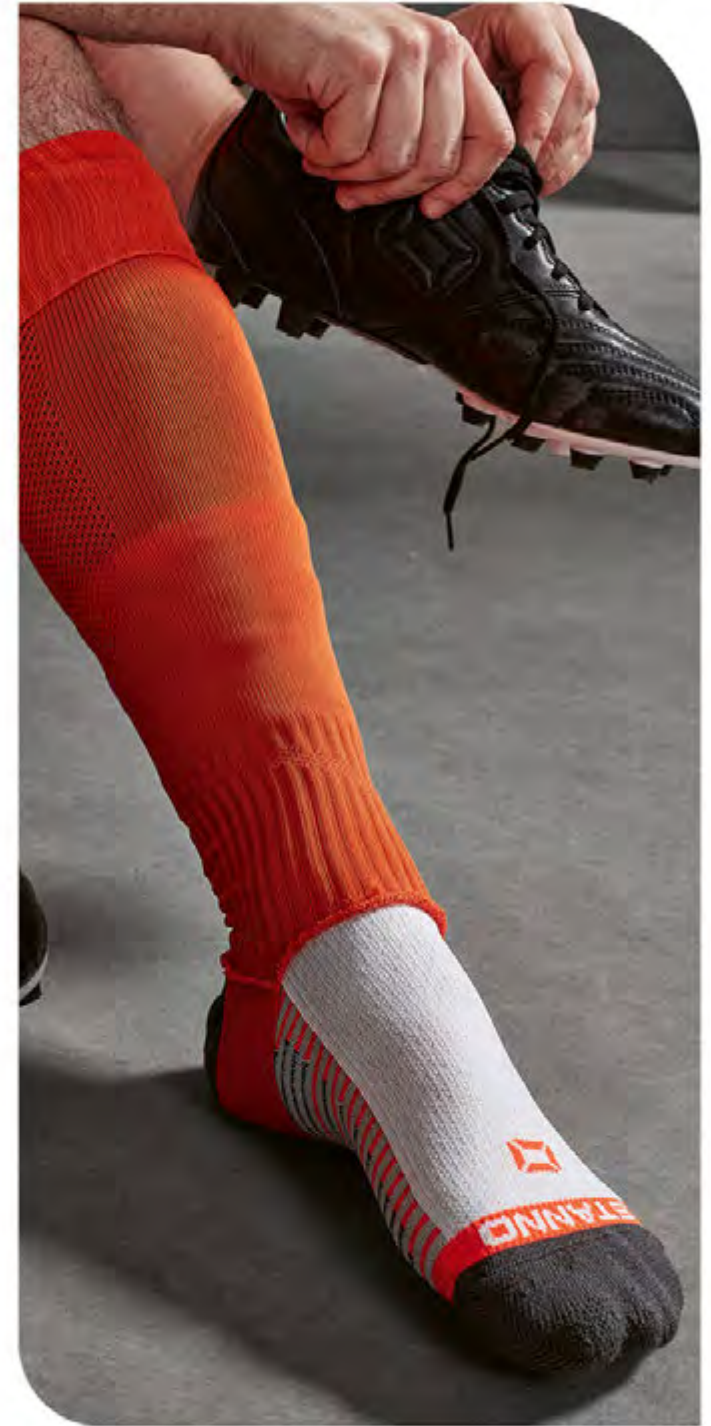

MOVE

Crew Socks

ART.NO. **444003**

JR: 36/40

€ **14,50**

SR: 41/44 - 45/48

€ **16,99**

- 71% recycled polyester, 25% polyamide, 4% elastane
- high-quality jacquard knit
- footbed and heel with nanofront (anti-slip)
- optimal moisture management
- high stretch
- anatomical foot
- left-right indication
- flat seam toe

[socks]